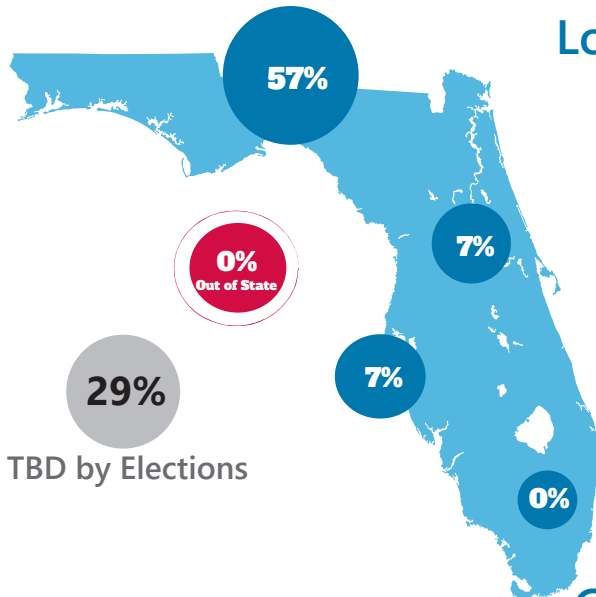

FSAE Board and Membership Demographic Comparison

2024-25 Board Stats

Member Stats

Primary Job Role

CEO/Executive Director/ CSE

COO/VP/ EVP

Meeting Planner

Marketing/Membership/ Other

TBD by Elections

Location

Gender

Race

White

Black

Hispanic/Latino

Asian