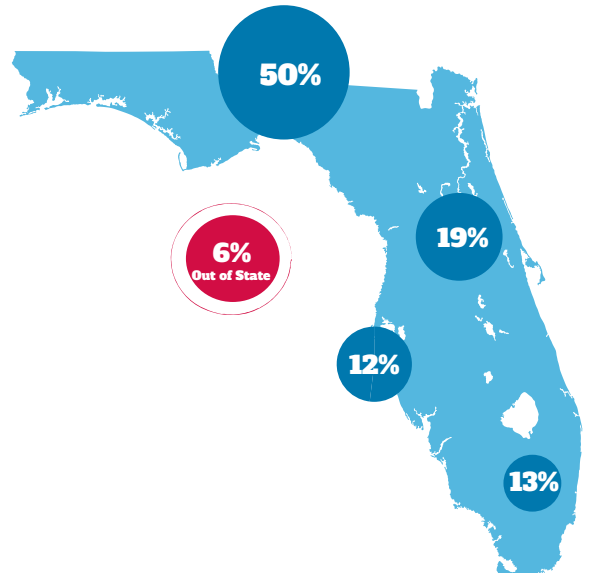

FSAE Board and Membership Demographic Comparison

2024-25 Board Stats

Member Stats

Primary Job Role

CEO/Executive Director/ CSE

COO/VP/ EVP

Meeting Planner

Marketing/Membership/ Other

TBD by Elections

Location

Gender

Race

White

Black

Hispanic/Latino

Asian