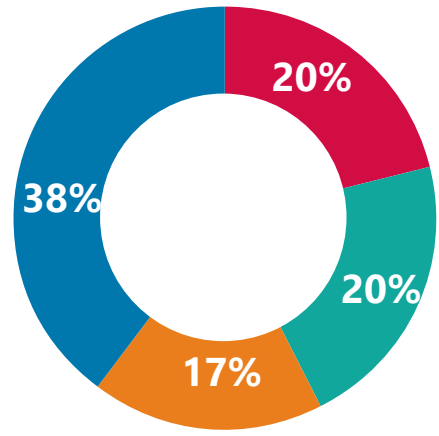

FSAE Board and Membership Demographic Comparison

2024-25 Board Stats

Member Stats

Primary Job Role

CEO/Executive Director/ CSE

COO/VP/ EVP

Meeting Planner

Marketing/Membership/ Other

TBD by Elections

Location

Gender

Race

White

Black

Hispanic/Latino

Asian