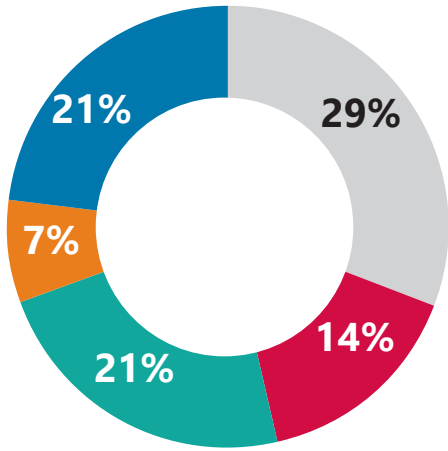

FSAE Board and Membership Demographic Comparison

2024-25 Board Stats

Member Stats

Primary Job Role

CEO/Executive Director/ CSE

COO/VP/ EVP

Meeting Planner

Marketing/Membership/ Other

TBD by Elections

Location

Gender

Race

White

Black

Hispanic/Latino

Asian